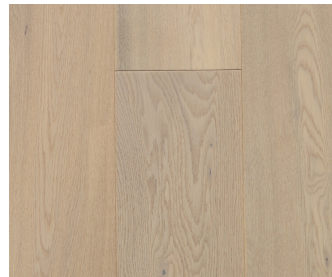

Available Dimensions:

- Plank - 15 x 1900 x 190mm
- Plank - 15 x 2200 x 220mm - Selected Colours (*)
- Herringbone - 15 x 900 x 150mm - Selected Colours (*)

Anglesea

Apollo

Bells Beach

Jan Juc

Lorne

Otway