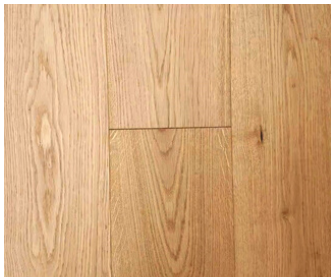

Marc Kenzo

BARWON OAK COLLECTION

WE LISTEN, WE INSPIRE AND THEN WE
MAKE IT HAPPEN

MK

BARWON OAK

Barwon Oak planks are guaranteed to lend an optically wide and elegant feel to any room. Your individual touch is ensured thanks to the elegant and timeless look of our European oak. With the play of colors and the exciting textures, each variant ensures a generous, and graceful appearance.

Available Dimensions:

- Plank - 15 x 1900 x 190mm
- Plank - 15 x 2200 x 220mm - Selected Colours (*)
- Herringbone - 15 x 900 x 150mm - Selected Colours (*)

Anglesea

Apollo

Bells Beach

Jan Juc

Lorne

Otway