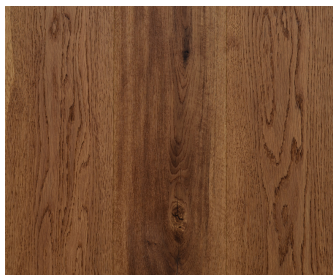

Available Dimensions:

- Plank - 15 x 1900 x 190mm
- Plank - 15 x 2200 x 220mm - Selected Colours (*)
- Herringbone - 15 x 900 x 150mm - Selected Colours (*)

Anglesea

Apollo

Bells Beach

Jan Juc

Lorne

Otway