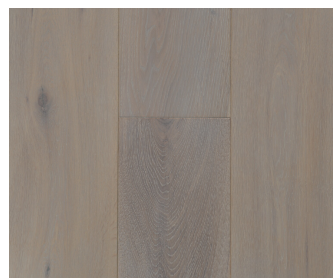

Otway

Torquay