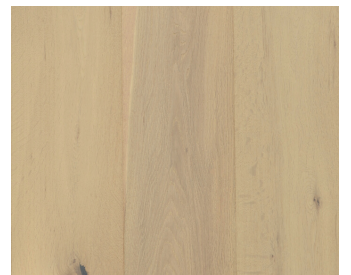

Jan Juc

St Leonards