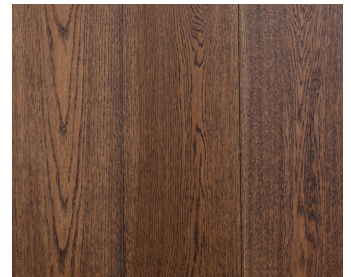

Available Dimensions:

- Plank - 15 x 1900 x 190mm
- Plank - 15 x 2200 x 220mm - Selected Colours (*)
- Herringbone - 15 x 900 x 150mm - Selected Colours (*)

Anglesea

Apollo

Bells Beach

Jan Juc

Lorne

Otway