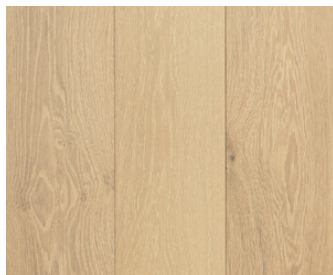

Available Dimensions:

- Plank - 15 x 1900 x 190mm
- Plank - 15 x 2200 x 220mm - Selected Colours (*)
- Herringbone - 15 x 900 x 150mm - Selected Colours (*)

Anglesea

Apollo

Bells Beach

Jan Juc

Lorne

Otway