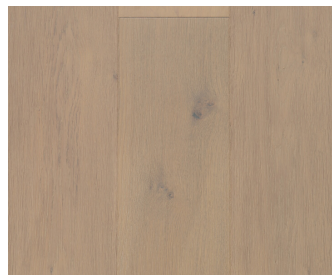

Available Dimensions:

- Plank - 15 x 1900 x 190mm
- Plank - 15 x 2200 x 220mm - Selected Colours (*)
- Herringbone - 15 x 900 x 150mm - Selected Colours (*)

Anglesea

Apollo

Bells Beach

Jan Juc

Lorne

Otway